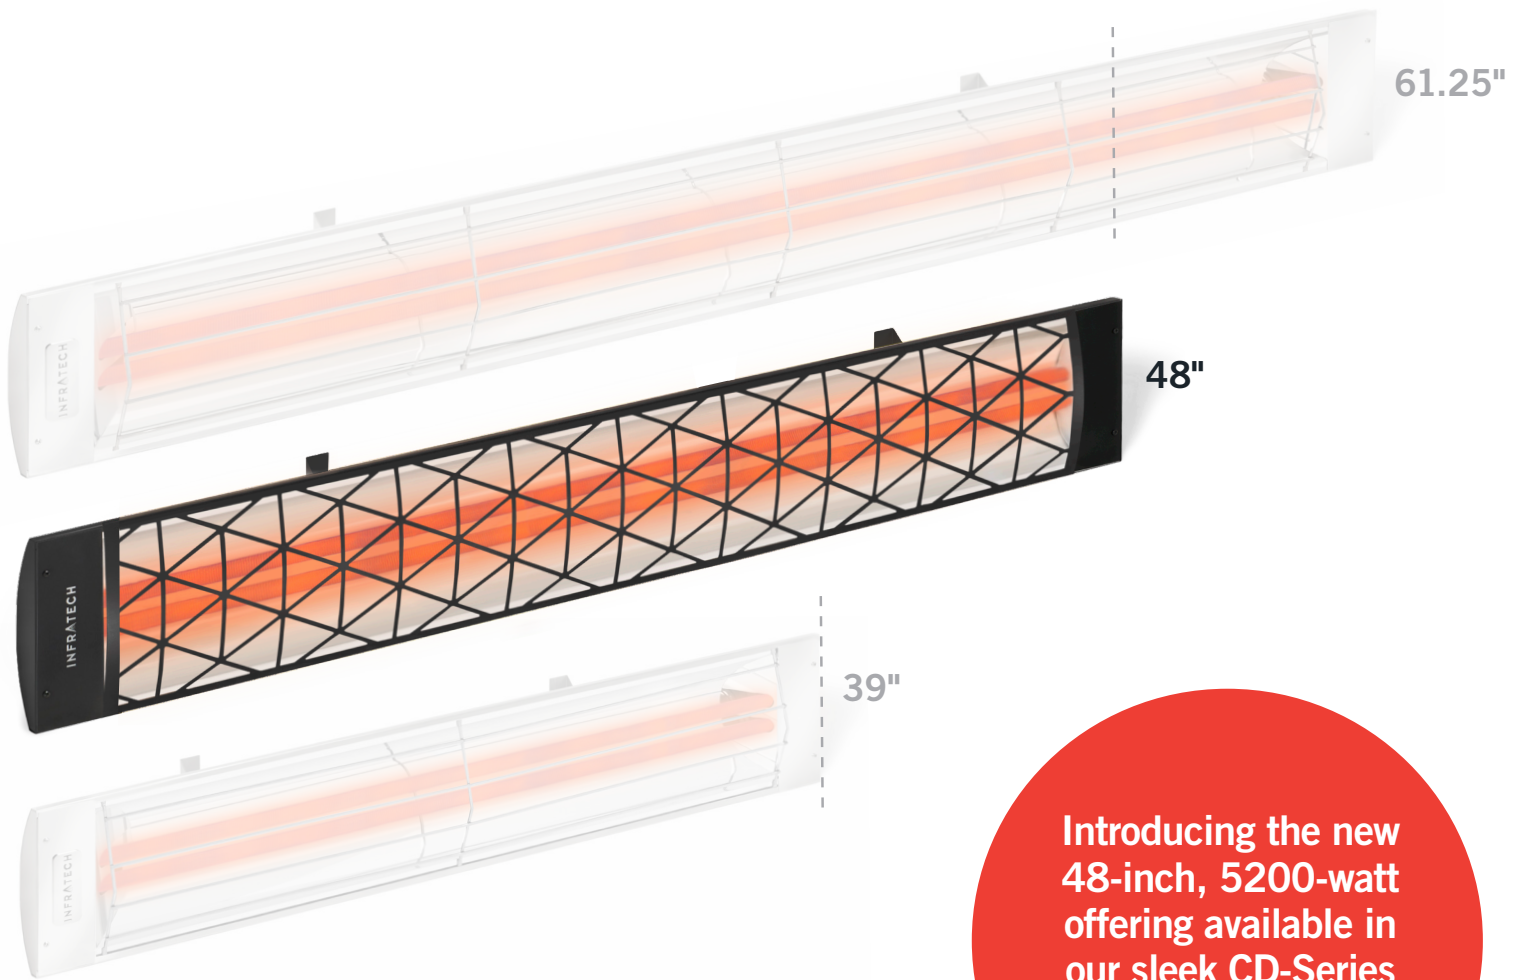

*Welcome to the sweet spot.*

Powerful performance—in a new, designer-friendly size.

Introducing the new 48-inch, 5200-watt offering available in our sleek CD-Series and popular flush mount WD-Series.

*Proudly Made in the USA*

**INFRATECH**  
COMFORT

48 INCHES. 5200 WATTS. 10-FOOT MOUNTING HEIGHTS.

316 stainless steel marine grade also available

**Infratech's new 48-inch CD-Series and flush mount WD-Series products have been designed to meet customer needs for mid-sized options with powerful performance.**

**Design symmetry:** Our new designer-friendly 48-inch length offers new possibilities for enhanced visual appeal in a variety of spatial configurations.

**Maximum coverage:** Enjoy concentrated 5200-watt performance, for efficient heating of a 10' x 10' area.