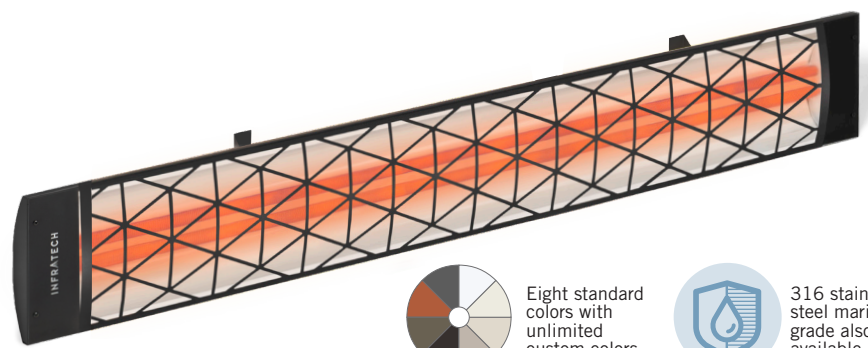

Experience the perfect balance of comfort and style.

Introducing our newest offering, designed to create the ultimate sweet spot — from the brand of choice.