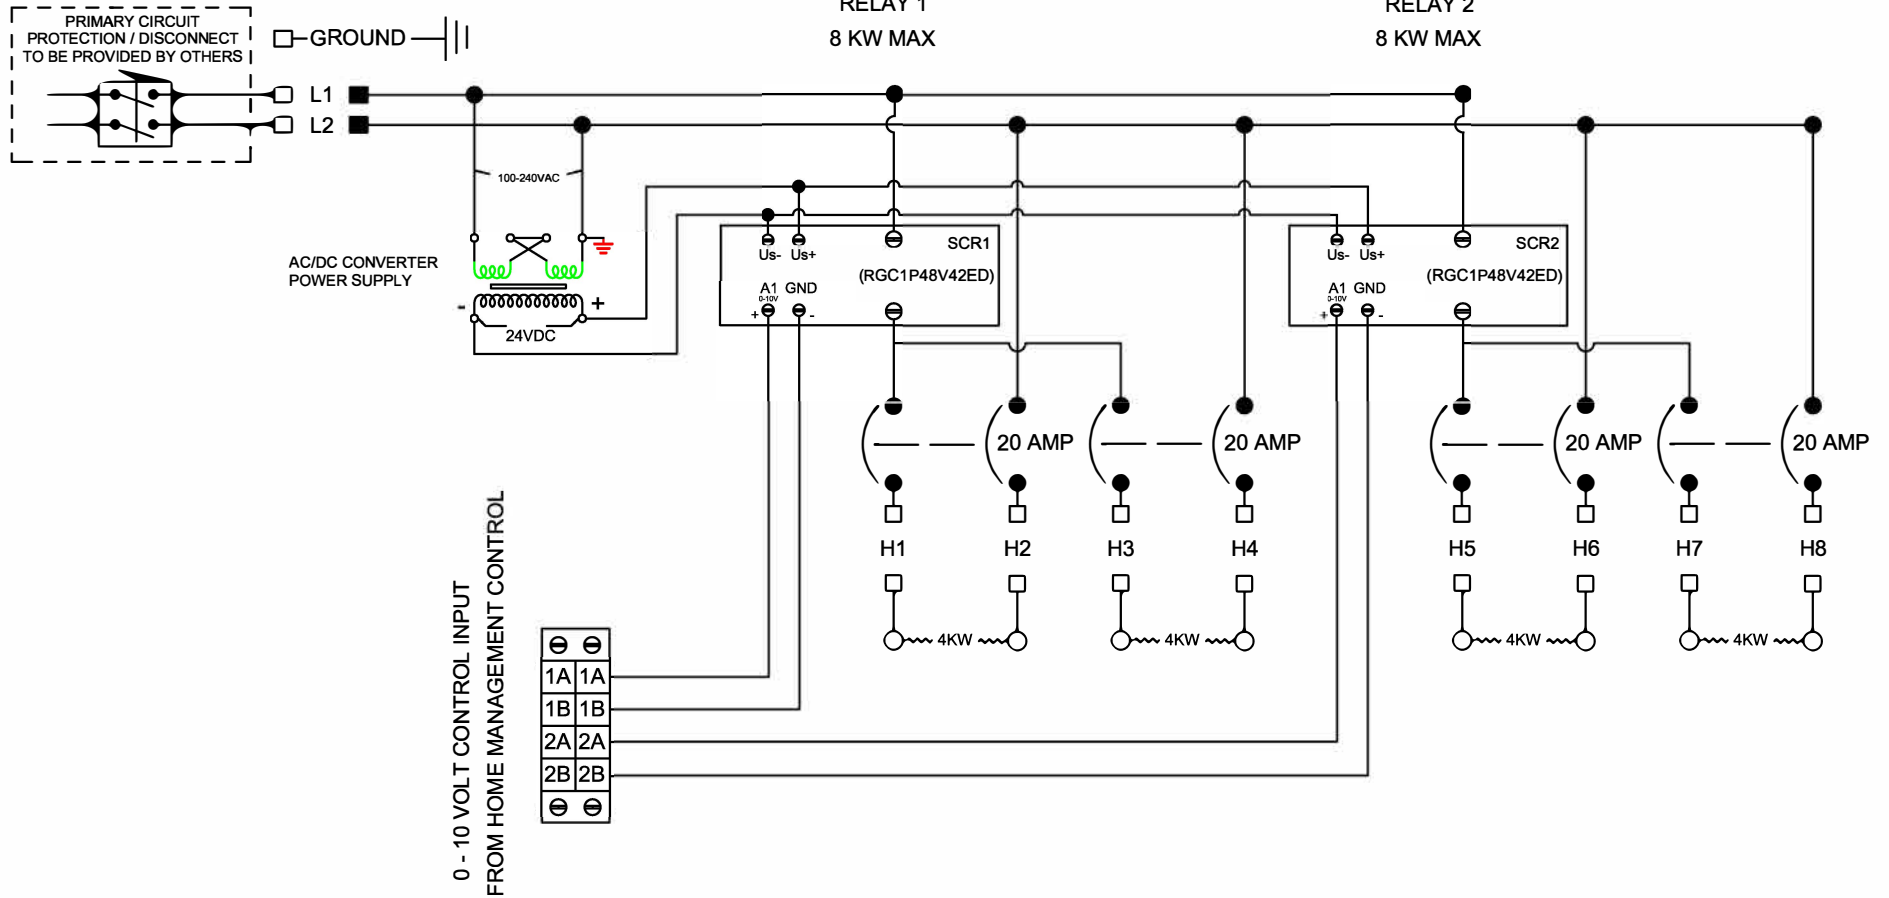

240 VOLT 1Ø 85 AMPS

NOTE: USE TWISTED PAIR OR SHIELDED WIRE FOR LOW VOLTAGE HOOK-UP.

INFRA TECH™ www.infratech-usa.com		344 W. 157th Street Gardena, California 90248 Phone: (310) 354-1250 Fax: (310) 523-3674	
		DESCRIPTION 2 RELAY HOME MANAGEMENT CONTROL PANEL 240 VOLT SINGLE PHASE 85 AMPS	
CUSTOMER		Sample	
DATE	ITEM#	30-4062	
	JOB#	UL#	