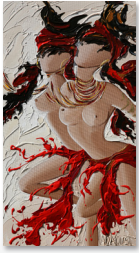

# ADAOUST CABARET Collection

ADA25RE551  
24"x48" in / V

8001

ADA25RE851  
24"x48" in / V

8002

ADA27RE221  
24"x48" in / V

8003

ADA28RE781  
24"x48" in / V