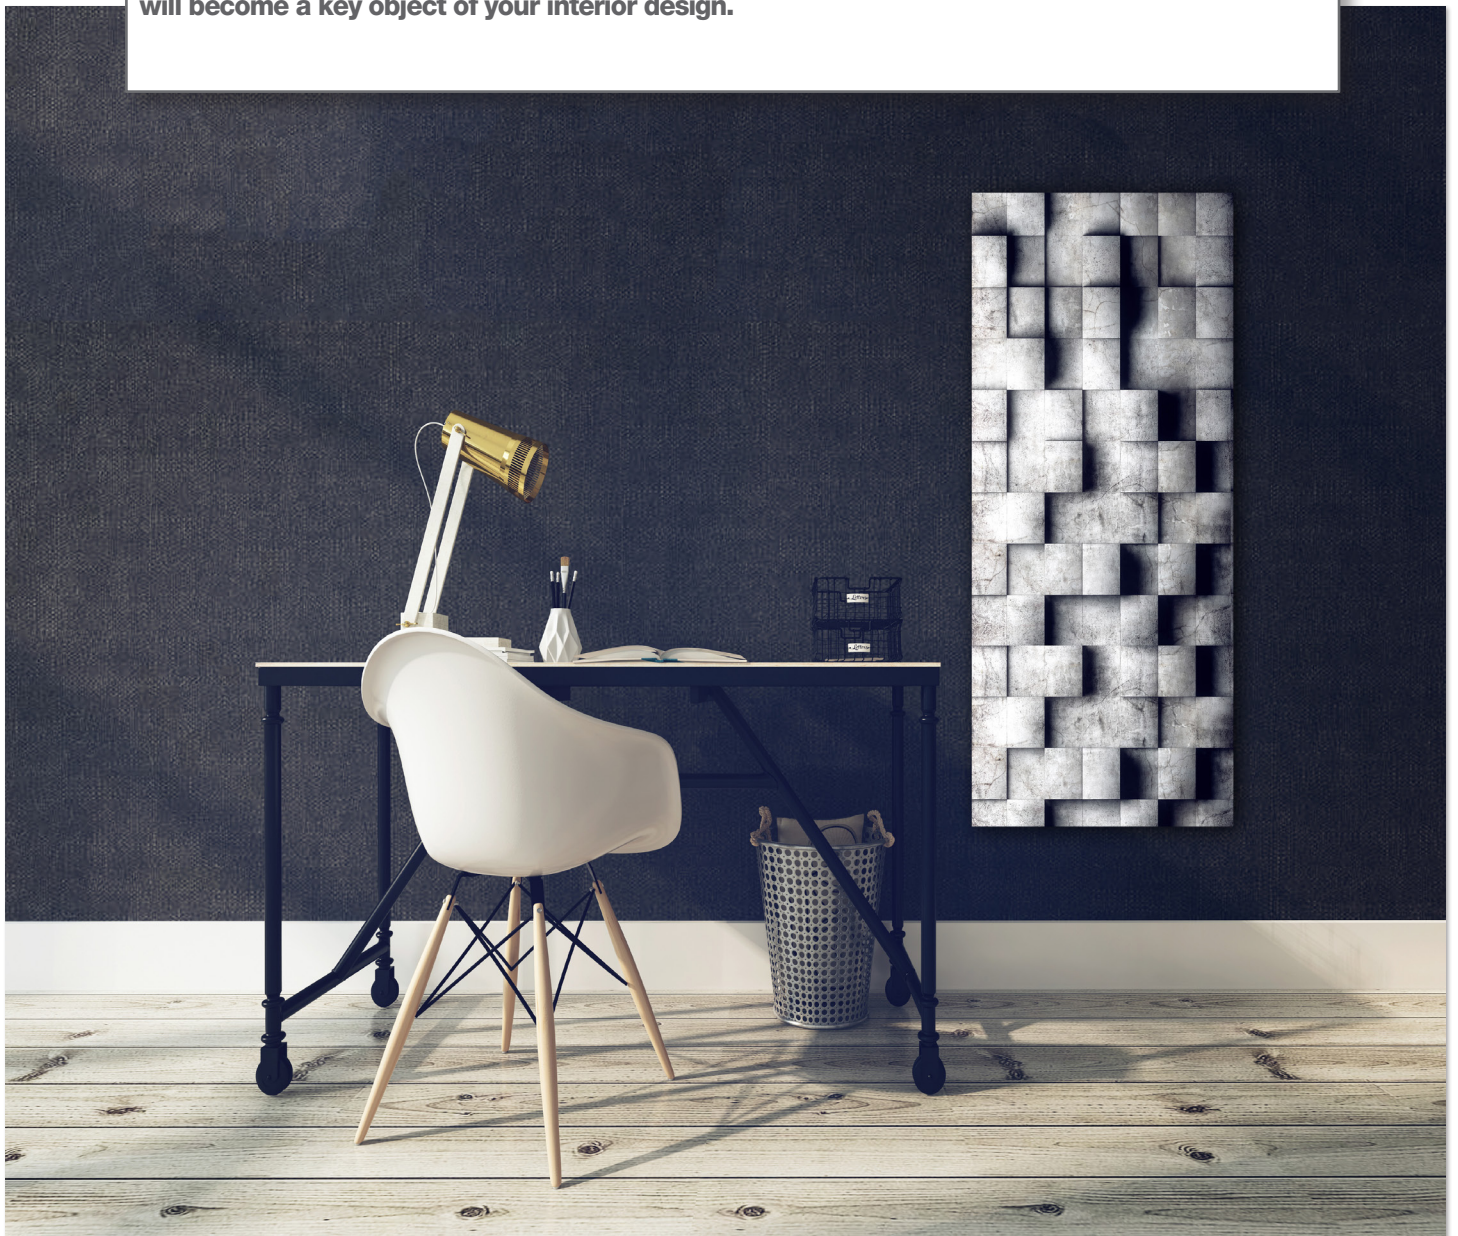

COLLECTION MATTERS & TEXTURES

A breathtaking design heater!

A heater that offers a unique design with an exceptional heating standard thanks to its aluminum heating film placed in between two tempered glass panels of 0,15 inch each.

You'll be impress by the matter effects finish. You won't believe it until you touch it.

3D like, warm fabrics and leathers, your Signature Series Glass Heaters BY HEATSTORM will become a key object of your interior design.