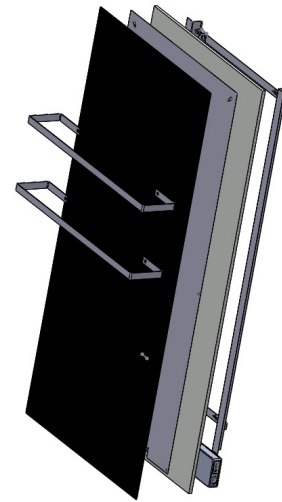

▮ I CHOOSE AMONG SEVERAL OPTIONS

- According to the surface area of my room

4 formats to be positioned vertically or horizontally in order to adapt to your need.

DIMENSIONS	PUISSANCE	SUPERFICIE
16'' x 48 in	500W	10 m²
16'' x 72 in	750W	15 m²
24'' x 48'' in	750W	15 m²
24'' x 72'' in	1100W	20 m²

* Indicative values for a RT2012 house

- Live in harmony with your interior design

Very wide choice of images and visuals to really make it your own universe.

▮ STRENGTHS

- A unique sensation of well-being thanks to its sun-like radiant heating technology
- A new kind of design space heater on the market with to infinite customization options.
- Green technology, no air movement meaning no dust, microbes, allergies, etc.
- Up to 30% energy savings compared to a standard electric heater.
- All the heaters can be turned into towel dryers. Perfect for the bathroom and the kitchen.

▮ DISCREET & ELEGANT

- Its ultra-thin design allow you to keep it discreet and elegant in every room of your household.
- Its innovative radiant technology will allow you to warm your house with zero noise;
- The noble materials that compose your **SIGNATURE SERIES** glass heater by Heatstorm will ensure a clean air with zero smell.