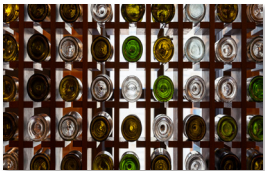

SIGNATURE SERIES RADIANT GLASS HEATERS : 500w - 750w - 1100w

Bottle-holder
All sizes / H

0487
0488
0489
0490