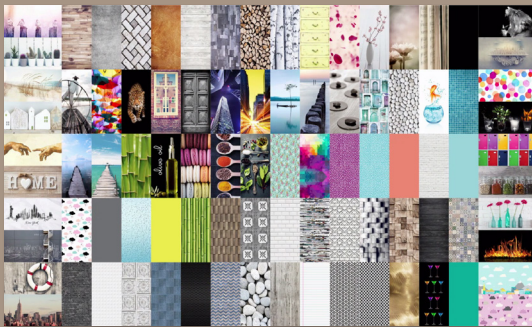

PERSONALIZE YOUR INTERIOR DESIGN WITH A UNIQUE SELECTION OF GRAPHICS.

MUCH MORE THAN JUST A HEATER, **SIGNATURE SERIES RADIANT GLASS HEATERS** OFFER VARIOUS IMAGES, TEXTURES AND ATMOSPHERES OPTIONS TO PERFECTLY FIT AND ENHANCE YOUR INTERIOR DESIGN.

ELEGANT, ULTRA-THIN AND HIGHLY ENERGY EFFICIENT, LET YOURSELF BE SEDUCED BY A VERY WIDE RANGE OF DESIGNS. THANKS TO ITS VERY GENTLE, HEALTHY AND CONSISTENT HEAT, IT WILL IMMEDIATELY ENSURE YOU A WARM FEELING OF WELL-BEING.

* Towel bars are options available for any size and design.

Reseller stamp