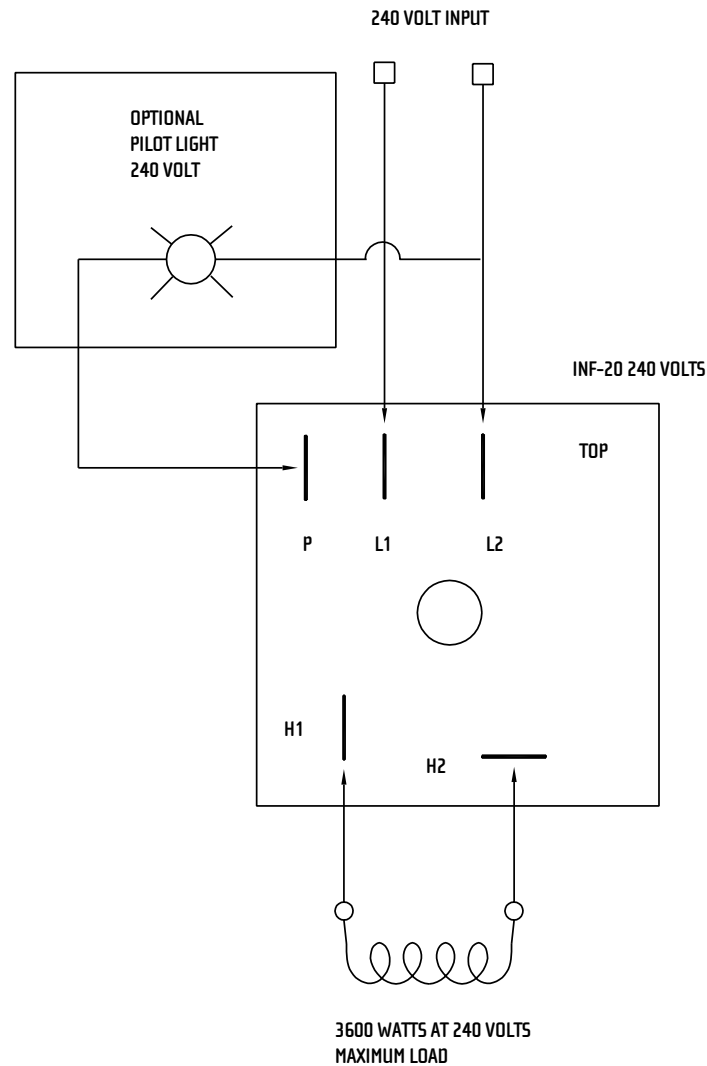

REGULATOR WIRING DIAGRAM

INF-20

SCALE: N/A

ITEM #: 14-4094

NOTES:

- 240 volt 1Ø 15 amp
- Mechanical bi-metal operation
- Double Pole Single Throw (DPST) snap action
- Supplied with 4 insulated female flag connectors
- 3600 watts max
- 15 amps max