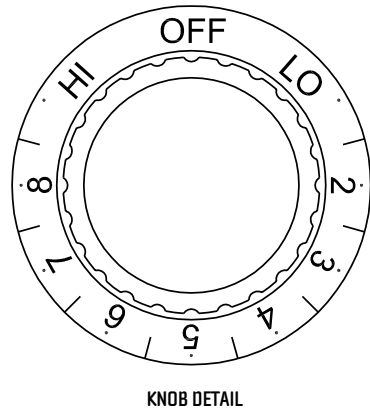

REGULATOR WIRING DIAGRAM

INF-20

SCALE: N/A

ITEM #: 14-4094

NOTES:

- 240 volt 1Ø 15 amp
- Mechanical bi-metal operation
- Double Pole Single Throw (DPST) snap action
- Supplied with 4 insulated female flag connectors
- 3600 watts max
- 15 amps max