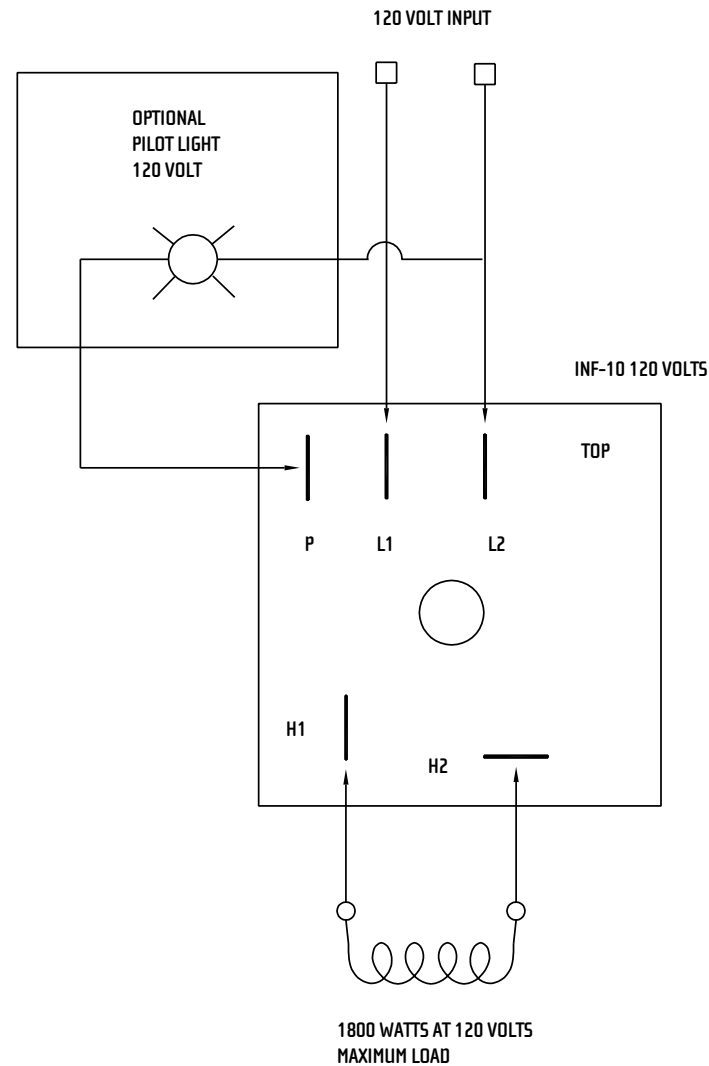

# REGULATOR WIRING DIAGRAM

## INF-10

KNOB DETAIL

- SCALE: N/A  
 ITEM #: 14-4092  
 NOTES:
- 120 volt 1Ø 15 amp
  - Mechanical bi-metal operation
  - Double Pole Single Throw (DPST) snap action
  - Supplied with 4 insulated female flag connectors
  - 1800 watts max
  - 15 amps max