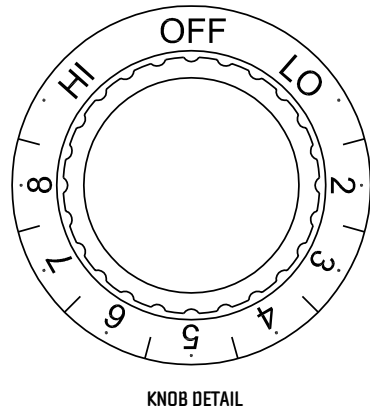

# REGULATOR WIRING DIAGRAM

## INF-10

KNOB DETAIL

- SCALE: N/A  
 ITEM #: 14-4092  
 NOTES:
- 120 volt 1Ø 15 amp
  - Mechanical bi-metal operation
  - Double Pole Single Throw (DPST) snap action
  - Supplied with 4 insulated female flag connectors
  - 1800 watts max
  - 15 amps max